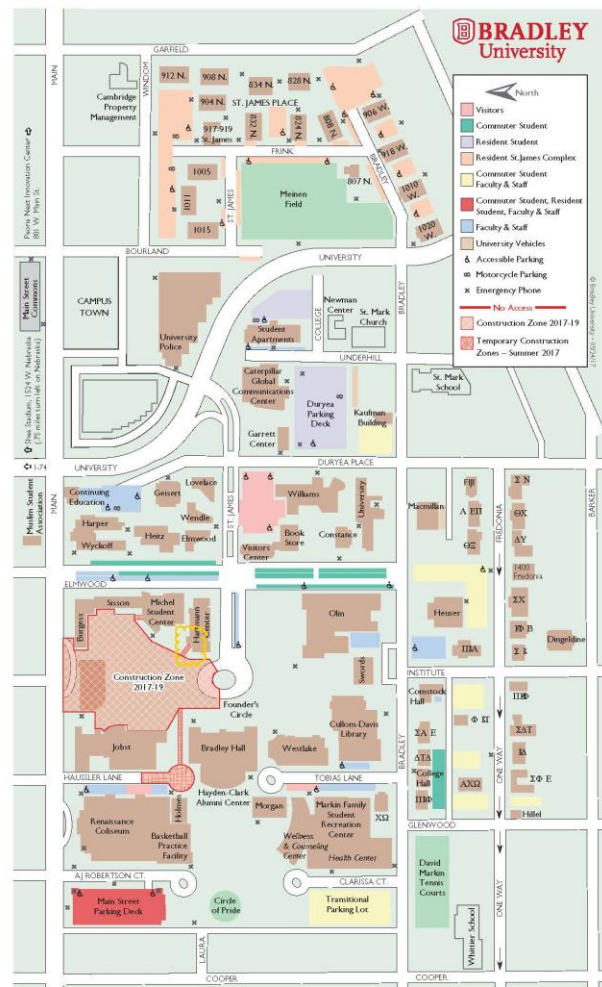

Walking Trail

White directional arrows are located on sidewalks providing guidance on the trail.

- Begin in front of Bradley Hall
- Use sidewalk on Olin Hall side of St. James
- Proceed to main entrance of Bradley University at University St. and St. James
- Cross **ONLY** at traffic light when pedestrians have right-of-way
- Turn right and proceed on sidewalk along S-curve
- Continue to emergency light at Meinen Field (recreation field at St. James)
- Walk on sidewalk around Meinen Field
- Proceed back to Bradley Hall by the same route
- Total round trip distance is 1.05 miles

To walk two miles, when arriving at Meinen Field, walk four (4) times around the field before returning to Bradley Hall. Total round trip distance is approximately 2 miles.

HUMAN RESOURCE DEPARTMENT

1501 WEST BRADLEY AVENUE, PEORIA, IL. 61625 - (309) 677-3223 – FAX (309) 677-3867